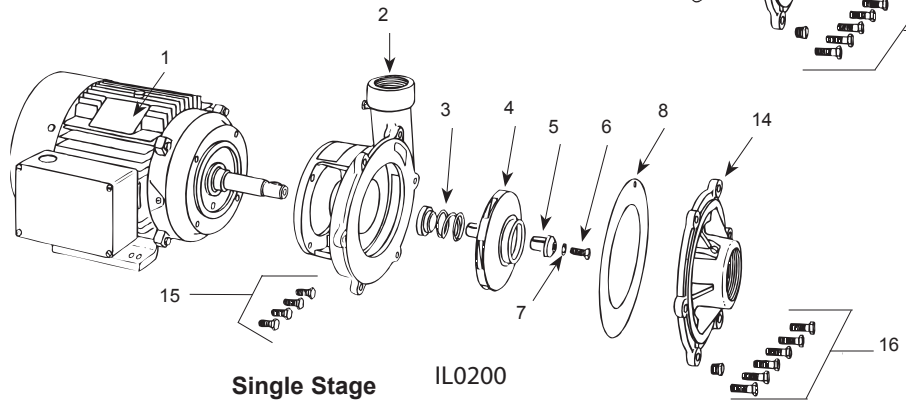

IL0200

Product may not be exactly as shown.

ITEM	DESCRIPTION	HORSEPOWER		STAGE		SINGLE PHASE		THREE PHASE		
		3	5	1	1	C22131	C22151	C22231	C22251	
		3	5	2	2	C22233	C22253	C22273		
		C22133	C22153	C22233	C22253	C22273				
DESCRIPTION		PART NUMBER								
1	Motor — 1 Phase	134962	134963	134962	134963	—	—	—	—	
1	Motor — 3 Phase	134965	134966	134965	134966	134967	134967	134967	134967	
2	Mounting Ring	136556	136556	136556	136556	136556	136556	136556	136556	
3	Seal Assembly	136559	136559	136559	136559	136559	136559	136559	136559	
•	Key 3/16 x 27/32"	136560	136560	—	—	—	—	—	—	
•	Key 3/16 x 2-1/32"	—	—	134977	134977	134977	134977	134977	134977	
4	Impeller	136561	136562	136563	136565	136567	136567	136567	136567	
•	O-Ring, Impeller	136569	136569	136569	136569	136569	136569	136569	136569	
5	Retainer, Impeller	136570	136570	—	—	—	—	—	—	
6	Cap Screw 1" Long	136573	136573	—	—	—	—	—	—	
•	O-Ring, Cap Screw	136576	136576	—	—	—	—	—	—	
7	Lock Washer 3/8" S.S.	120649	120649	—	—	—	—	—	—	
8	Gasket	124638 (1)	124638 (1)	124638 (2)	124638 (2)	124638 (2)	124638 (2)	124638 (2)	124638 (2)	
9	Intermediate Stage w/Clearance Ring	—	—	136578	136578	136578	136578	136578	136578	
•	Clearance Ring - Large	—	—	125176	125176	125176	125176	125176	125176	
•	Clearance Ring - Small	—	—	136577	136577	136577	136577	136577	136577	
10	Impeller (Front)	—	—	136564	136566	136568	136568	136568	136568	
11	Retainer, Impeller	—	—	136571	136571	136571	136571	136571	136571	
•	O-Ring, Impeller	—	—	136572	136572	136572	136572	136572	136572	
12	Cap Screws 2-1/4" Long	—	—	136575	136575	136575	136575	136575	136575	
•	O-Ring, Cap Screw	—	—	136576	136576	136576	136576	136576	136576	
13	Lock Washer 3/8" S.S.	—	—	120649	120649	120649	120649	120649	120649	
14	Suction Flange Assembly w/Clearance Ring	023089	023089	023089	023089	023089	023089	023089	023089	
•	Clearance Ring	125176	125176	125176	125176	125176	125176	125176	125176	
•	Pipe Plug 1/4" NPT	* (4)	* (4)	* (5)	* (5)	* (5)	* (5)	* (5)	* (5)	
15	Hex Hd. Cap Screws 3/8 x 1"	* (4)	* (4)	* (4)	* (4)	* (4)	* (4)	* (4)	* (4)	
16	Hex Hd. Cap Screws 3/8 x 1-1/4"	* (6)	* (6)	—	—	—	—	—	—	
17	Hex Hd. Cap Screws 3/8 x 3-1/4"	—	—	* (6)	* (6)	* (6)	* (6)	* (6)	* (6)	